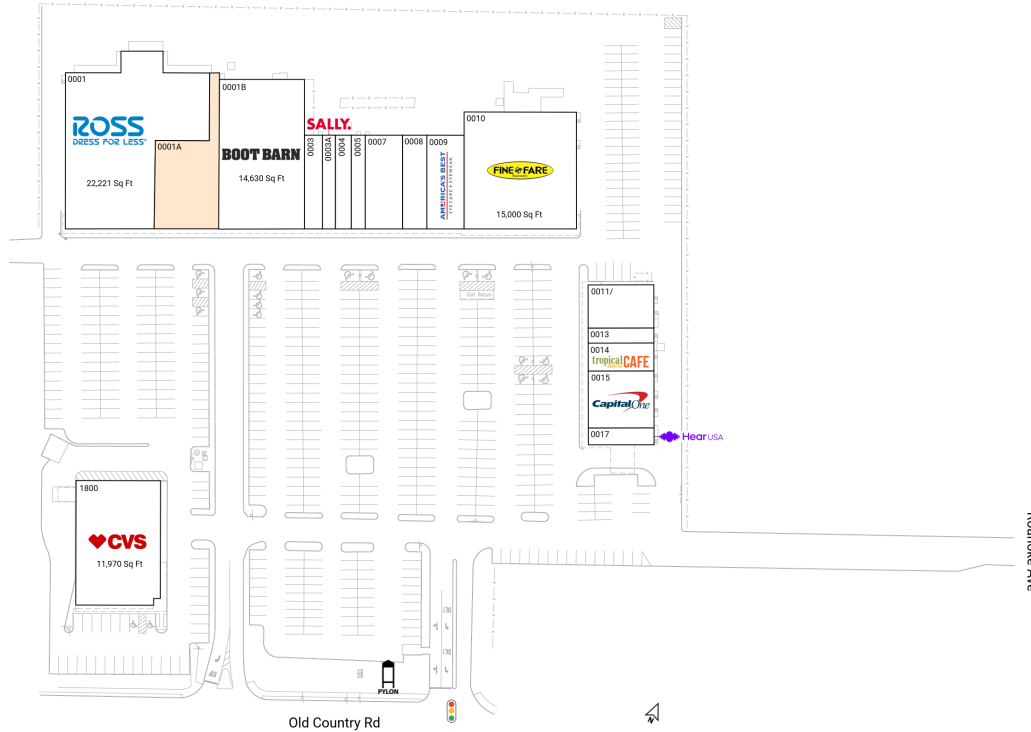

# Roanoke Plaza

1080-1140 Old Country Road | Riverhead, NY 11901

Suffolk County New York-Newark-Jersey City, NY-NJ 99,131 Sq Ft

40.9332, -72.6771

## Available Spaces

0001A 6,299 Sq Ft

## Current Tenants Space size listed in square feet

|       |                                      |        |
|-------|--------------------------------------|--------|
| 0001  | Ross Dress for Less                  | 22,221 |
| 0001B | Boot Barn                            | 14,630 |
| 0003  | DeJesus Deli and Taqueria            | 1,400  |
| 0003A | Sally Beauty Supply                  | 1,925  |
| 0004  | Caruso's Pizzeria                    | 1,700  |
| 0005  | Lemon Tree Hair Salons               | 1,500  |
| 0007  | Tong Fu Restaurant                   | 4,000  |
| 0008  | Roanoke Plaza Liquors                | 2,600  |
| 0009  | America's Best Contacts & Eyeglasses | 4,000  |
| 0010  | Fine Fare Supermarkets               | 15,000 |
| 0011/ | Roanoke Laundry                      | 3,150  |
| 0013  | Inga's Cleaners                      | 1,120  |
| 0014  | Tropical Smoothie Cafe               | 2,100  |
| 0015  | Capital One                          | 4,256  |
| 0017  | HearUSA                              | 1,260  |
| 1800  | CVS                                  | 11,970 |

This site plan is for illustrative and information purposes only, showing the general layout of the shopping center; and is not a legal survey. Brixmor makes no representation or warranty that the shopping center is exactly as depicted as site conditions and tenant mix are subject to change over time.